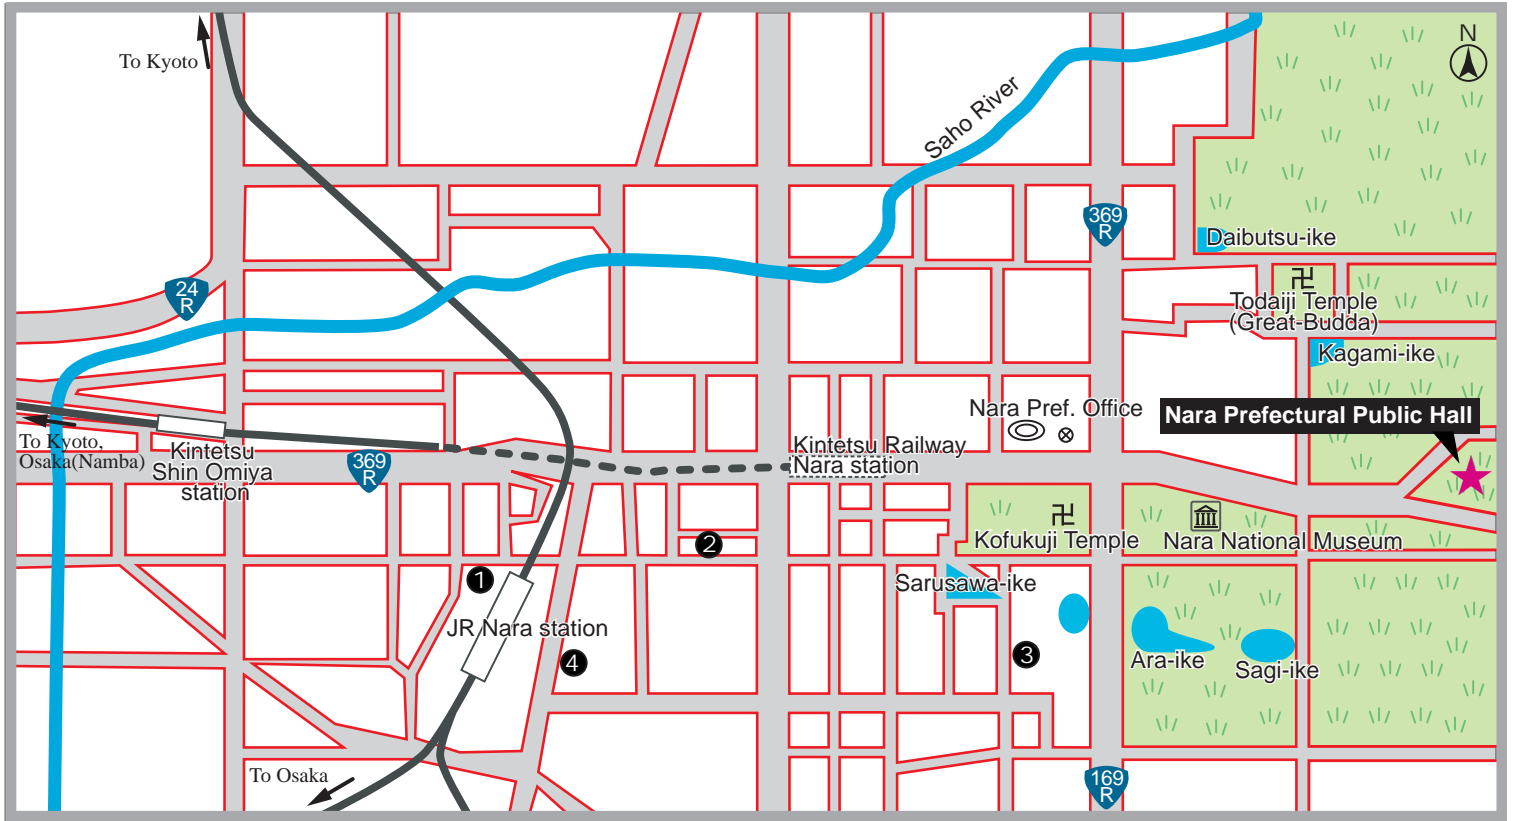

# ● Hotel Map ●

- ① Hotel Nikko Nara
- ② Hotel Fujita Nara
- ③ Hotel Sunroute Nara
- ④ Comfort Hotel Nara

Venue: Nara Prefectural New Public Hall

Please get off the bus stop “Daibutsuden-Kasugataisha-Mae”.

**Nara station (East exit)**  
Please get on the Nara City Round Bus “No.2”  
The bus departs from Nara station at 10 minutes intervals.

	Hotel Name	From Hotel to Nara Prefectural Public Hall	Nearest station
1	Hotel Nikko Nara	walk: 30 min	JR Nara station
		bus : 10 min	
		taxi: 10 min	
2	Hotel Fujita Nara	walk: 30 min	Kintetsu Nara station
		bus : 10 min	
		taxi: 10 min	
3	Sunroute Hotel Nara	walk: 15 min	Kintetsu Nara station
		taxi: 5 min	
4	Confort Hotel Nara	walk: 30 min	JR Nara station
		bus : 10 min	
		taxi: 10 min	

<How to take the bus>

You can take the bus from JR Nara station and get off at the bus stop "Daibutsuden kasugataisha mae"